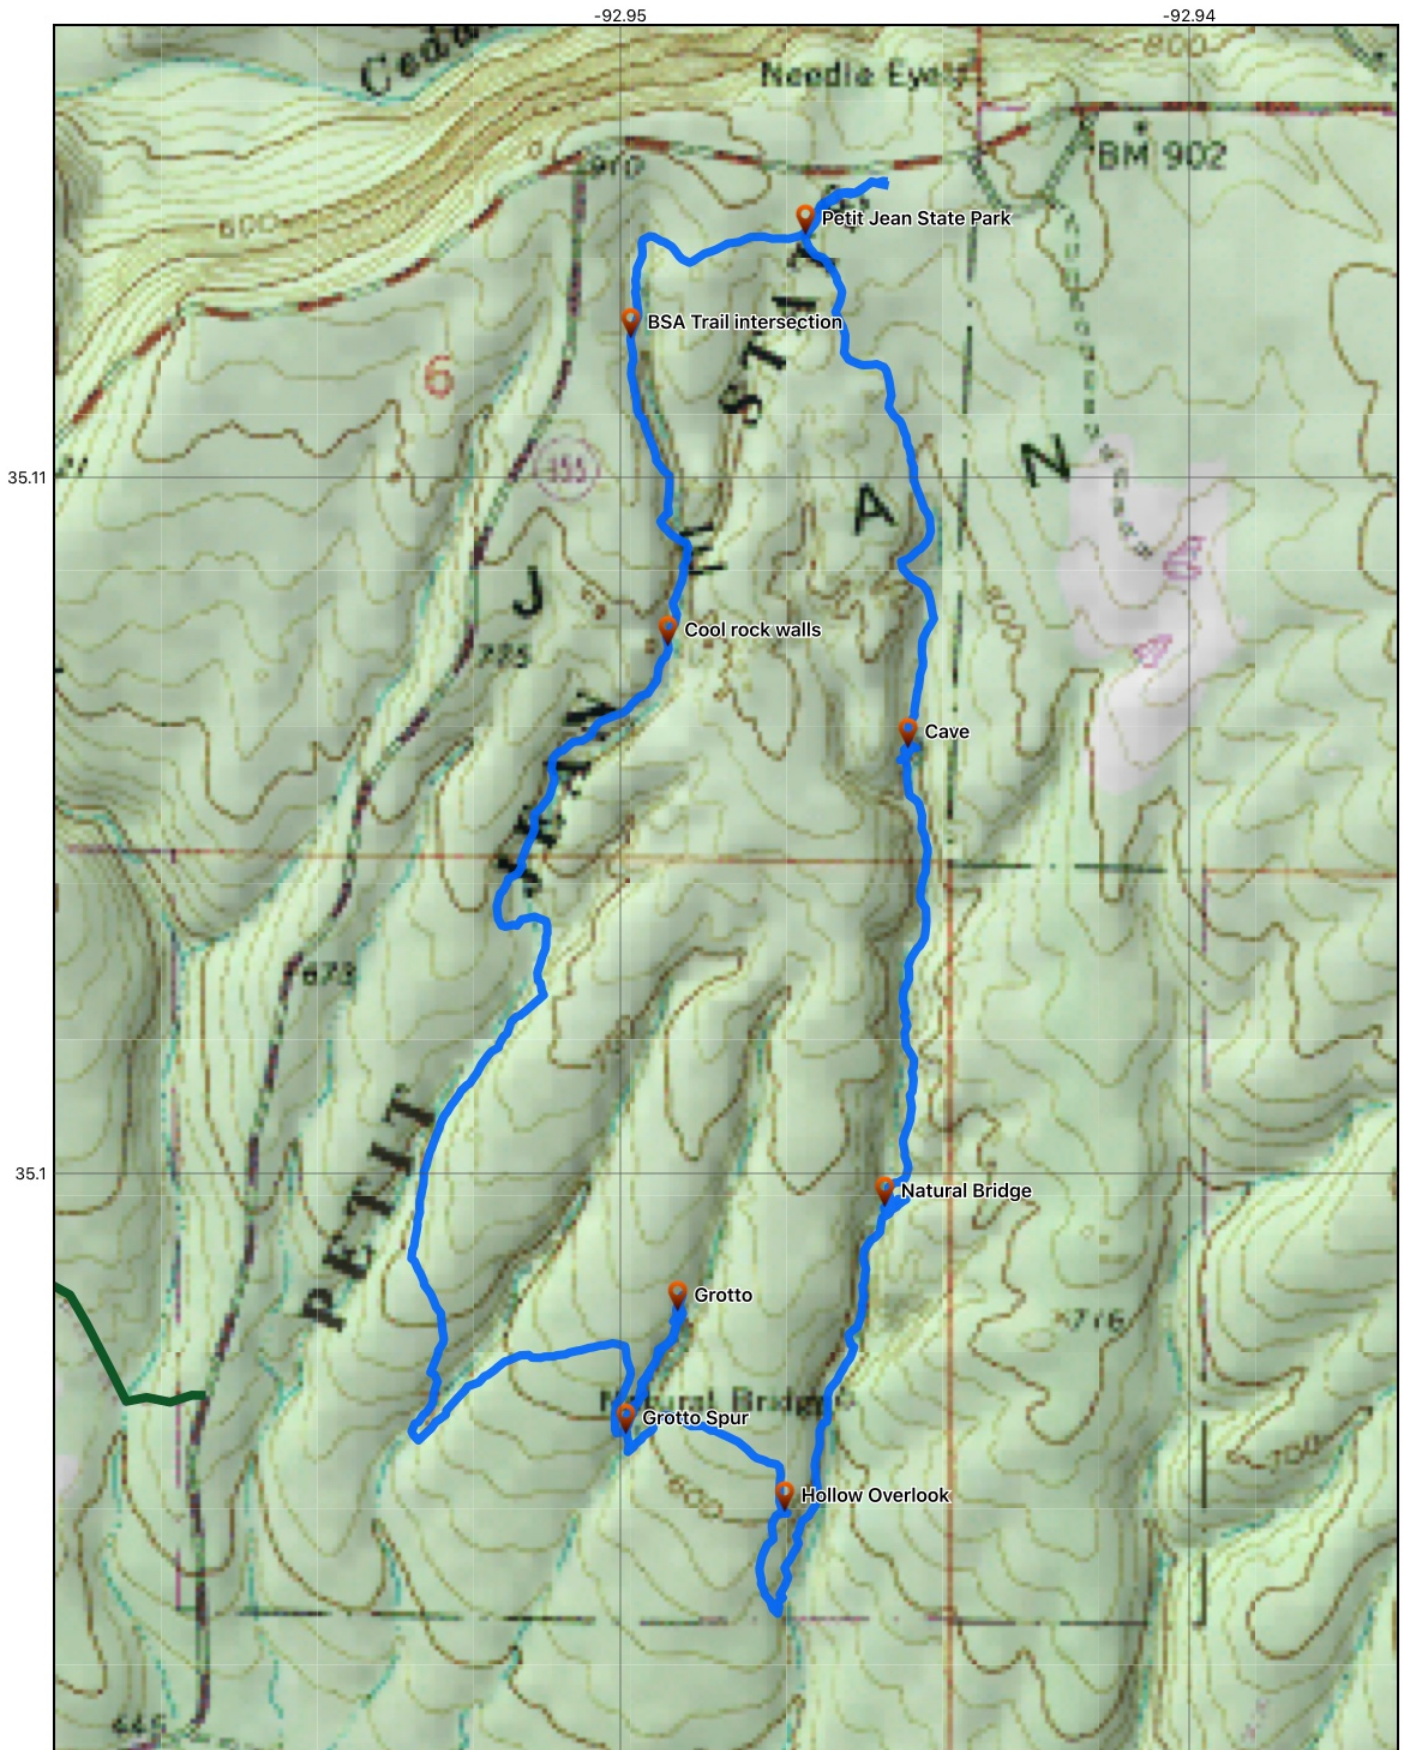

# Seven Hollows Trail Petit Jean State Park

0.7°E

2017 Magnetic North  
Declination at Center of Map

Created with Topo Maps+