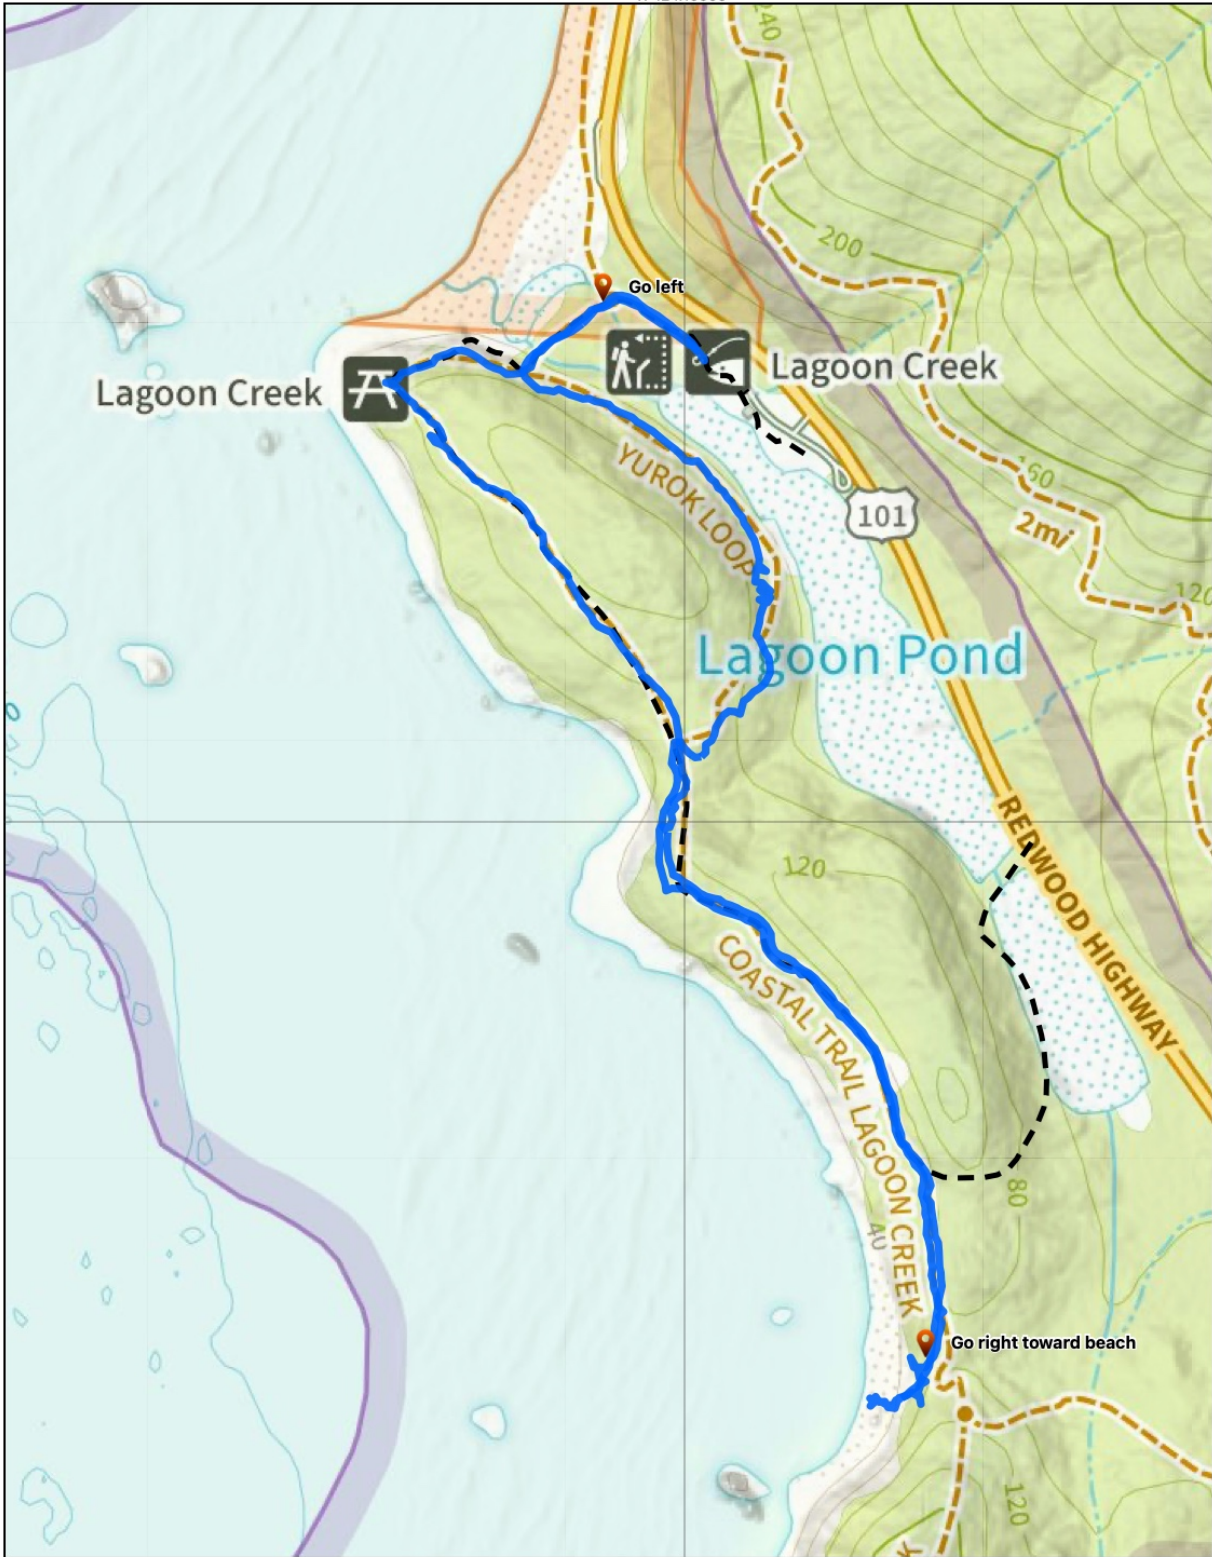

Topo Maps+

0.125 0.25 0.375 mi

Scale 1:7,454 1 inch = 621 feet

W 124.10000°

N 41.59000°

### Yurock Hidden Beach Loop

Dec 8, 2021 at 6:55 PM