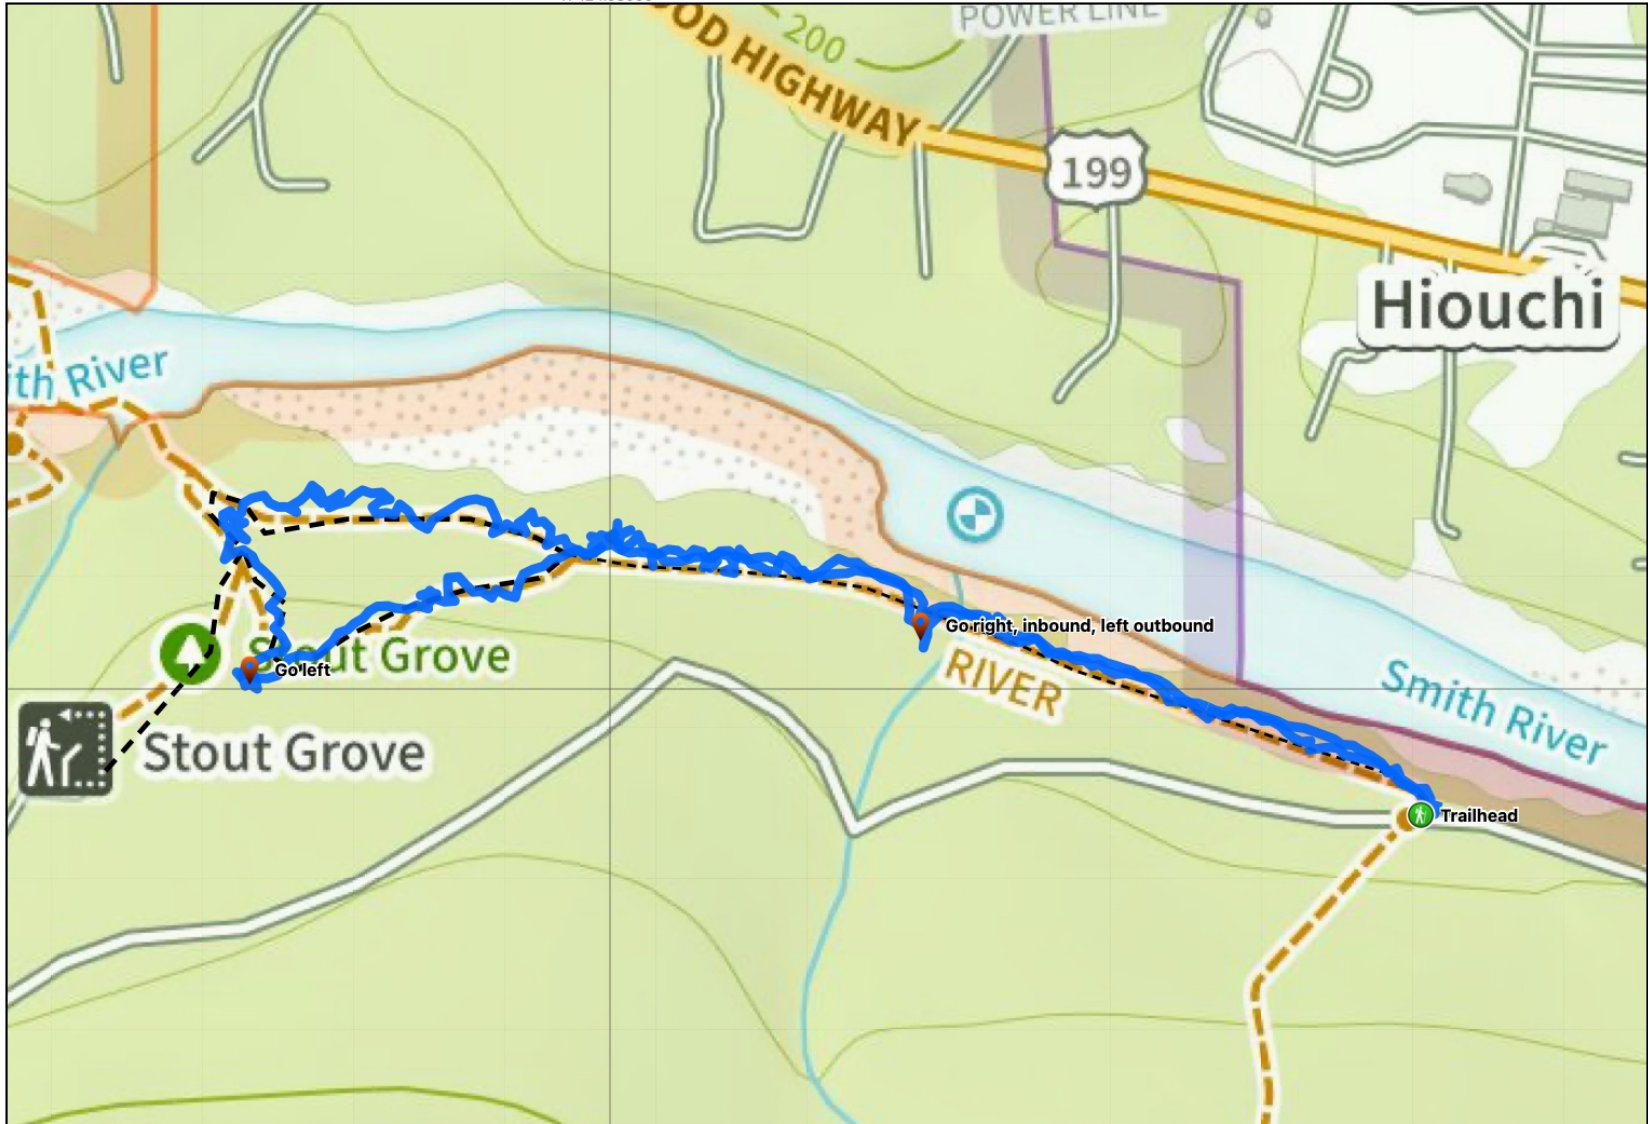

Topo Maps+

0.125 0.25 mi  
Scale 1:5,131 1 inch = 427 feet

W 124.08000°

N 41.79000°

Stout Grove

Go left

Stout Grove

Go right, inbound, left outbound

RIVER

Smith River

Trailhead

199

Hiouchi

Jedediah Smith Redwoods State Park

Dec 7, 2021 at 8:52 PM