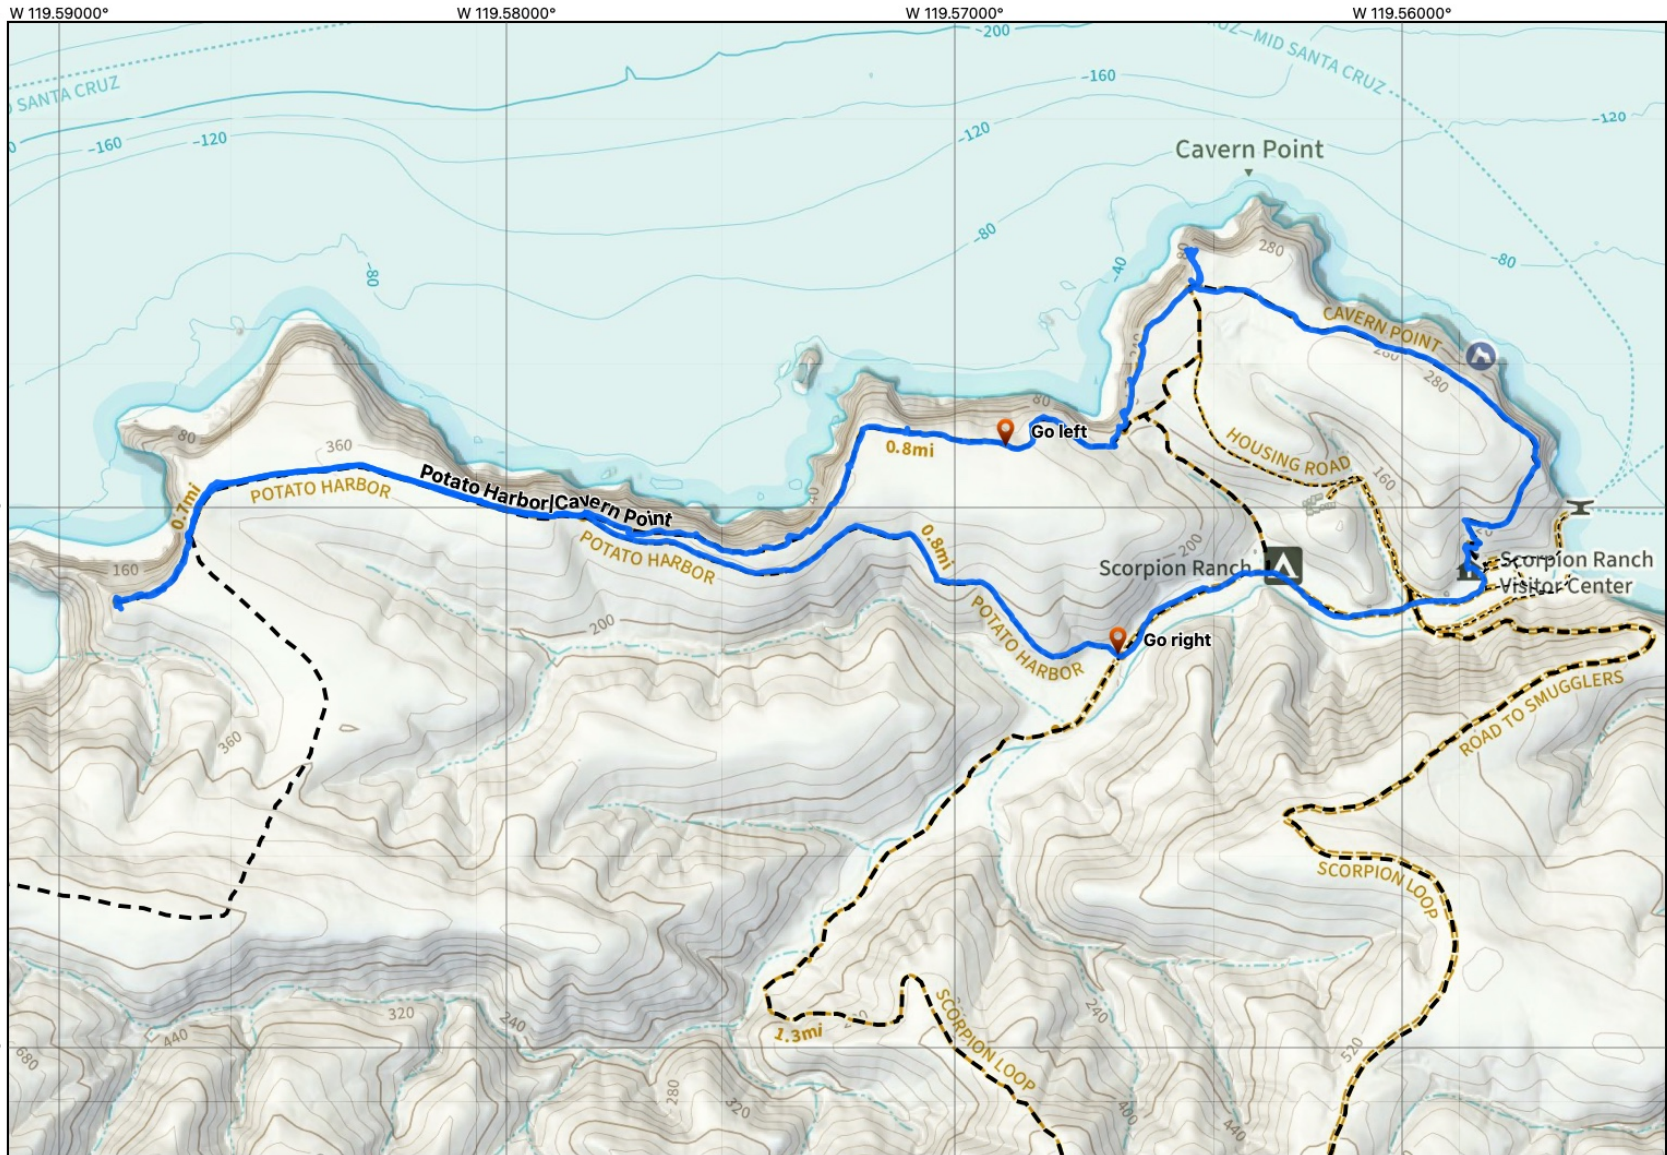

Scale 1:14,183 1 inch = 1181 feet

N 34.05000°

N 34.04000°

W 119.59000°

W 119.58000°

W 119.57000°

W 119.56000°

2022

Potato Harbor/Cavern Point

Apr 6, 2022 at 7:34 PM