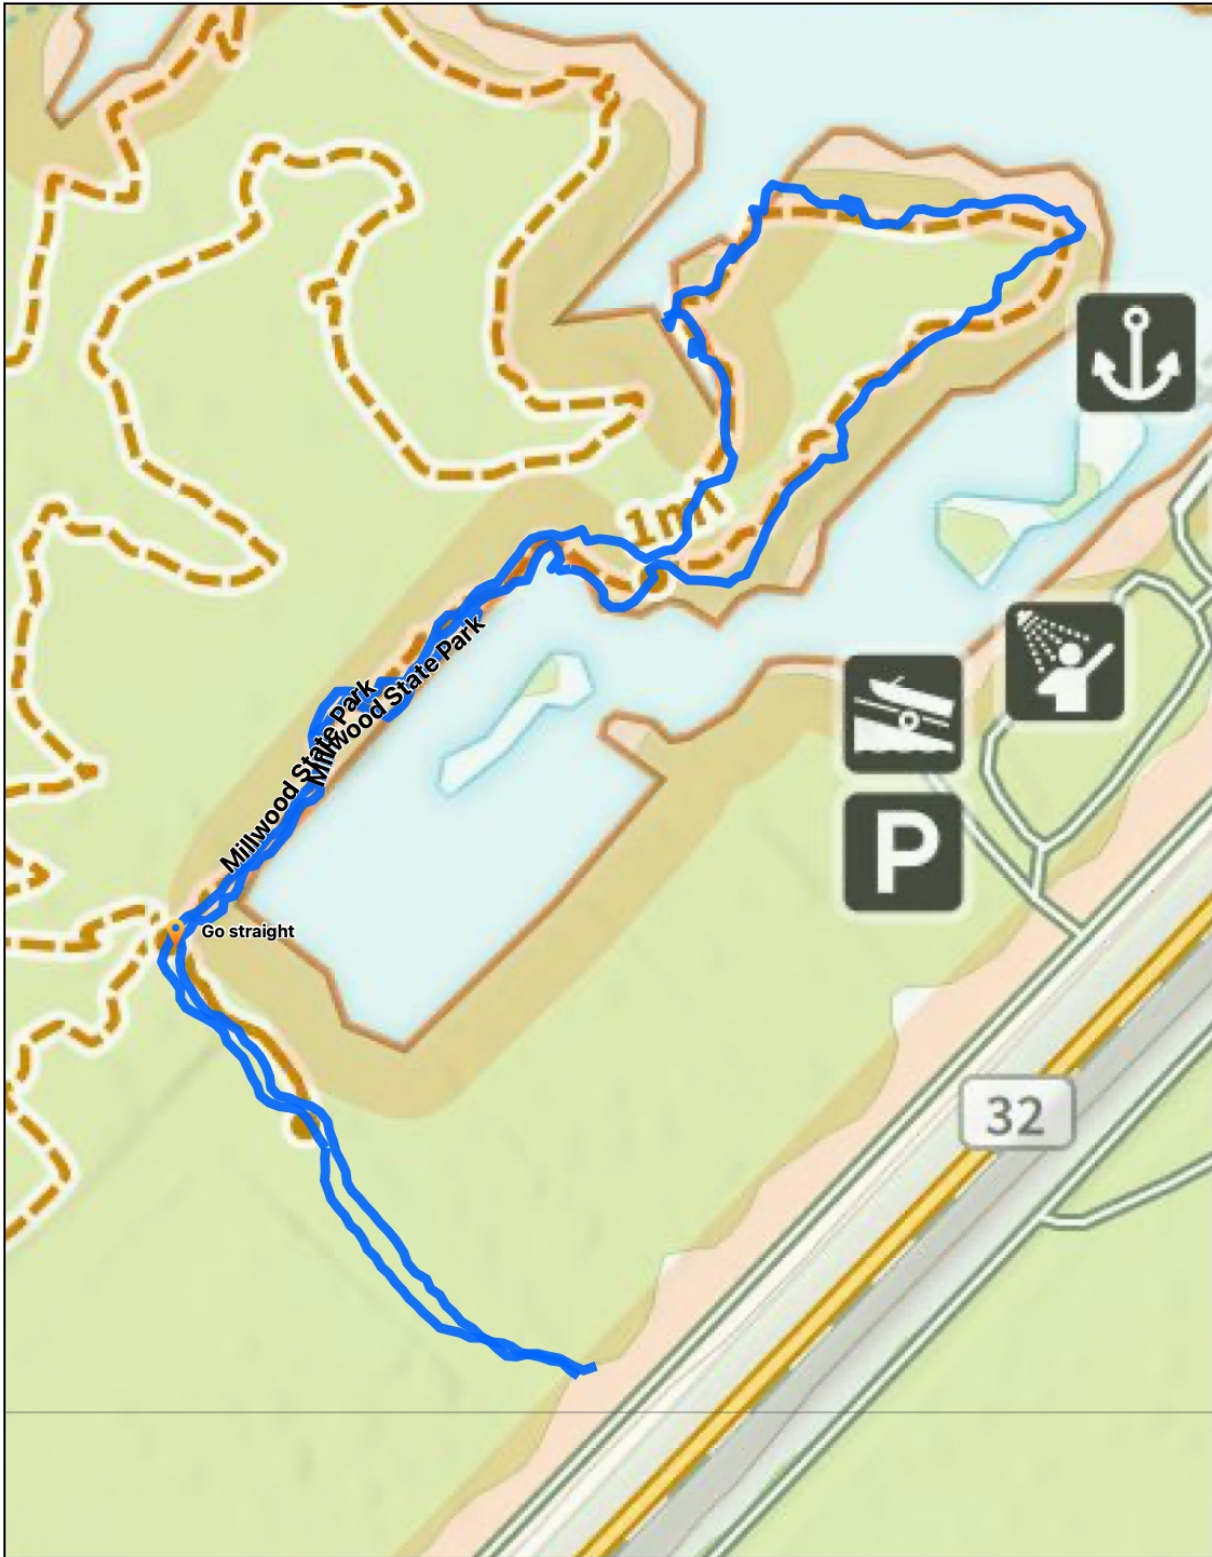

Topo Maps+

N 33.68000°

Millwood State Park

Jun 15, 2022 at 7:27 PM