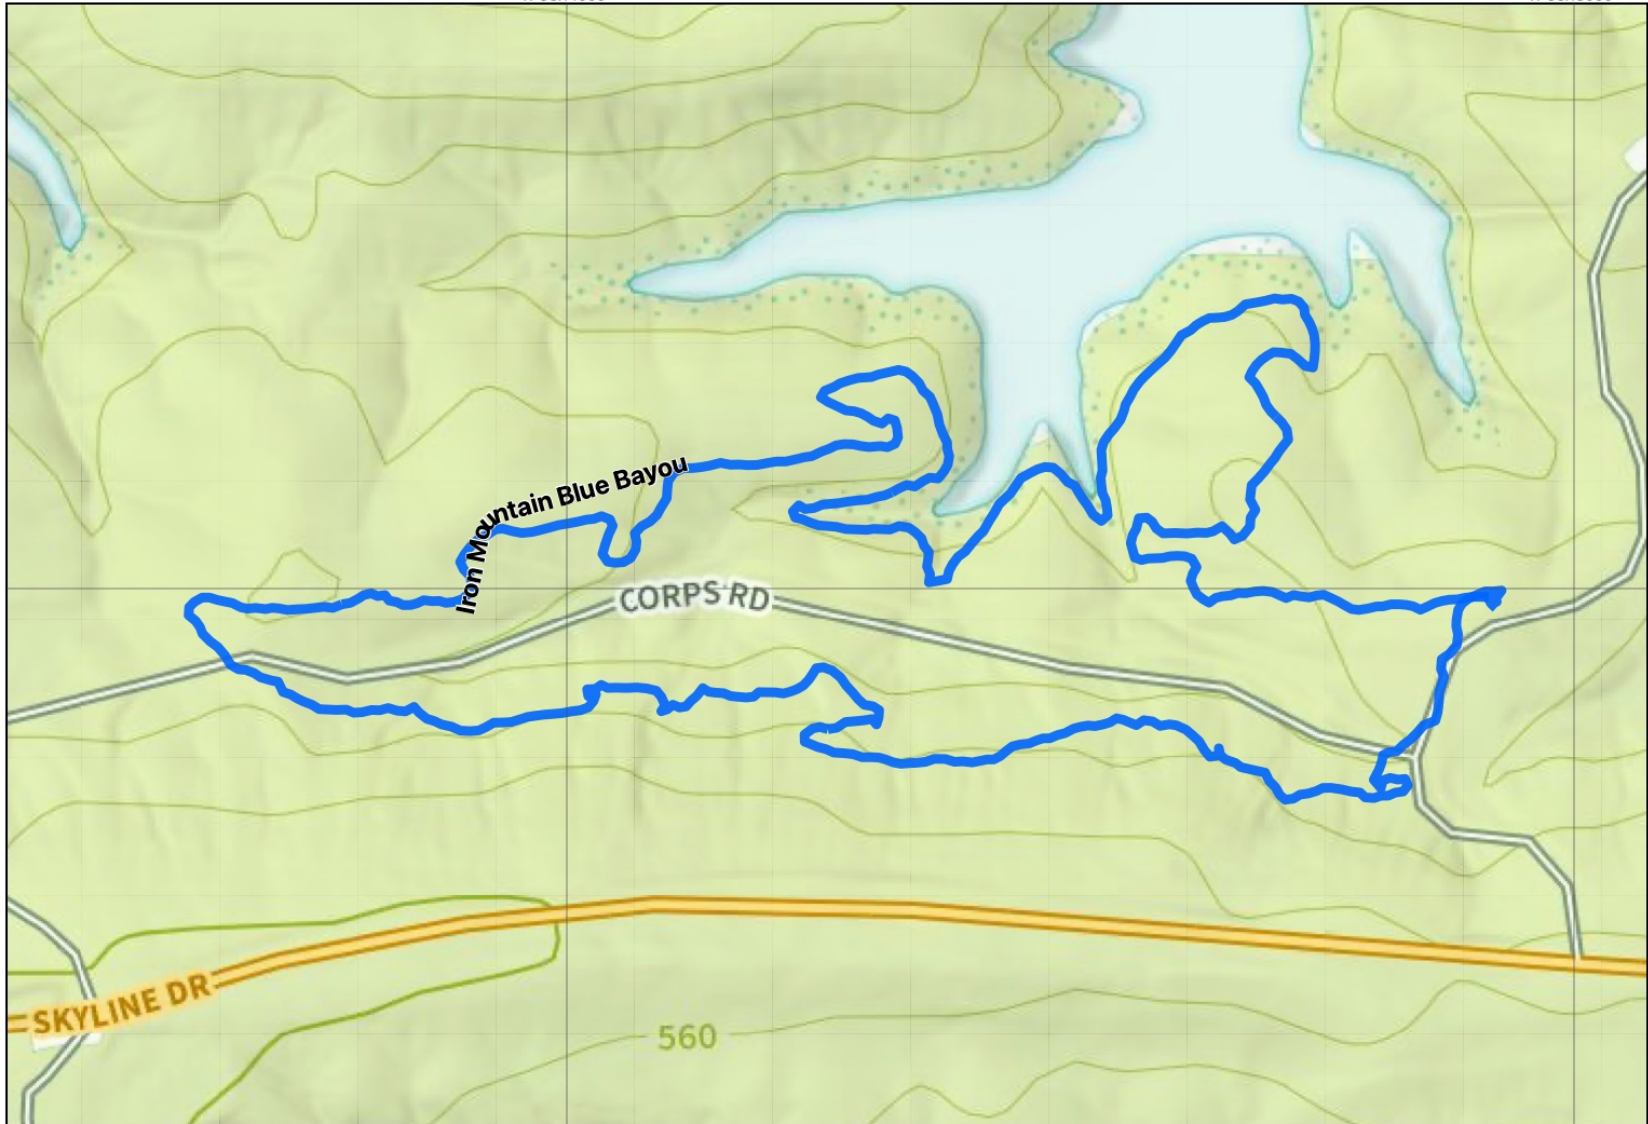

W 93.14000°

W 93.13000°

N 34.22000°

Iron Mountain Blue Bayou

Jul 6, 2022 at 6:39 PM