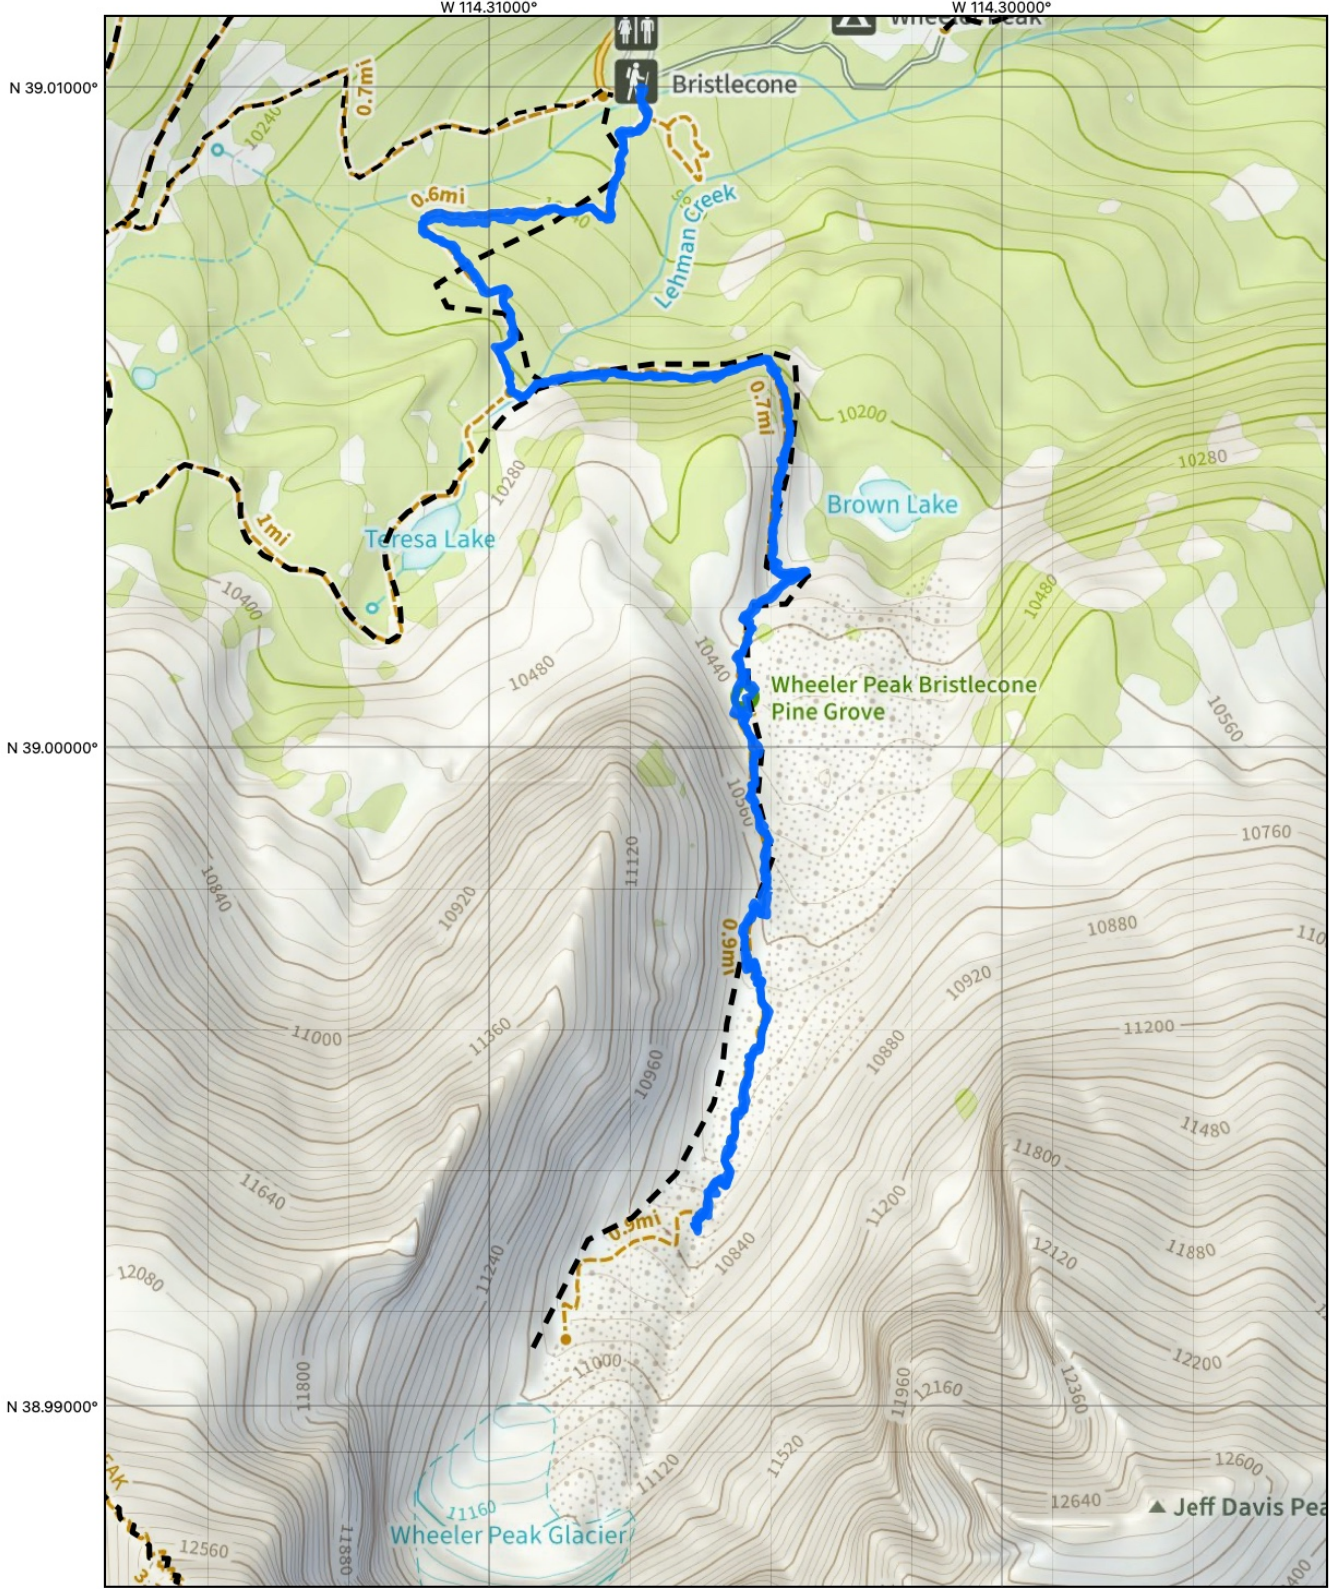

Topo Maps+

0.2 0.4 mi  
Scale 1:11,616 1 inch = 968 feet

Great Basin National Park

Nov 9, 2022 at 6:39 PM