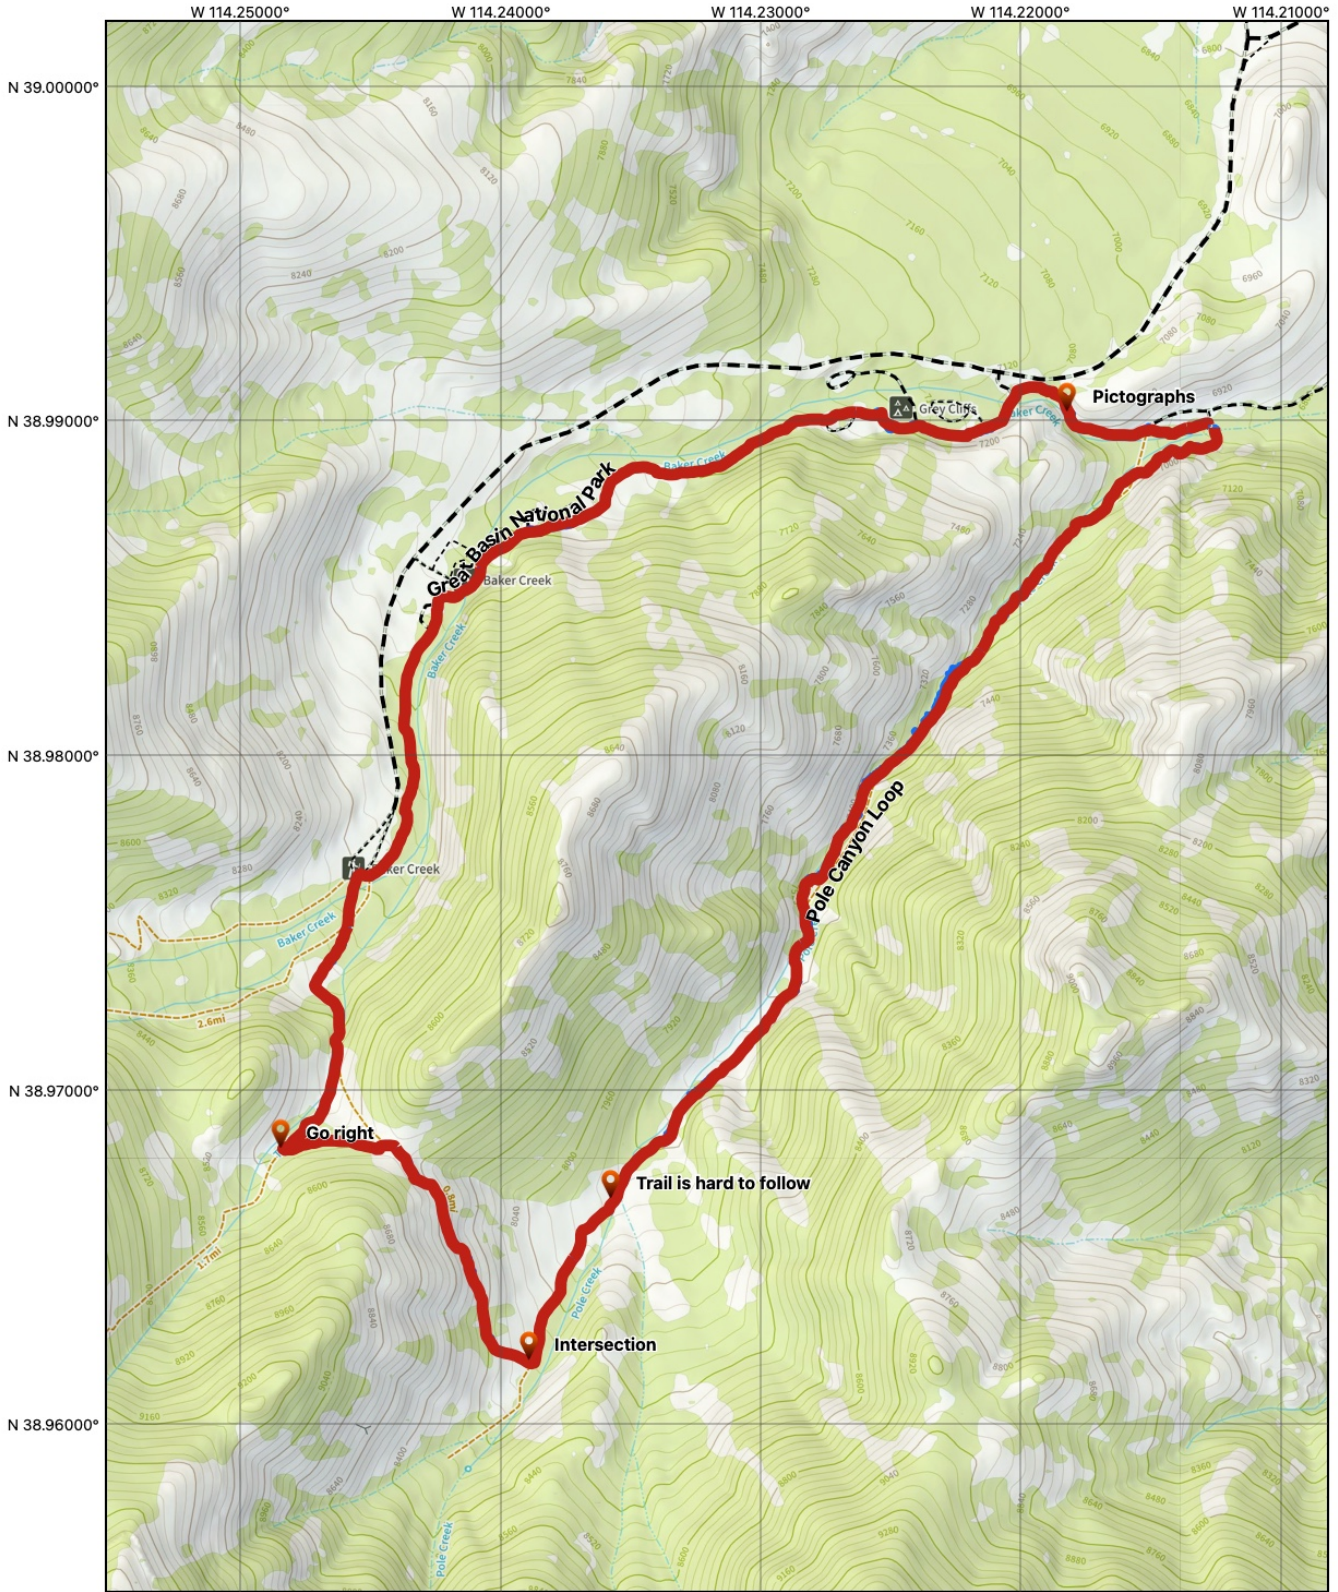

Topo Maps+

0.25 0.5 0.75 1mi

Scale 1:22,901 1 inch = 1908 feet

Pole Canyon Loop

Nov 29, 2022 at 7:43 PM